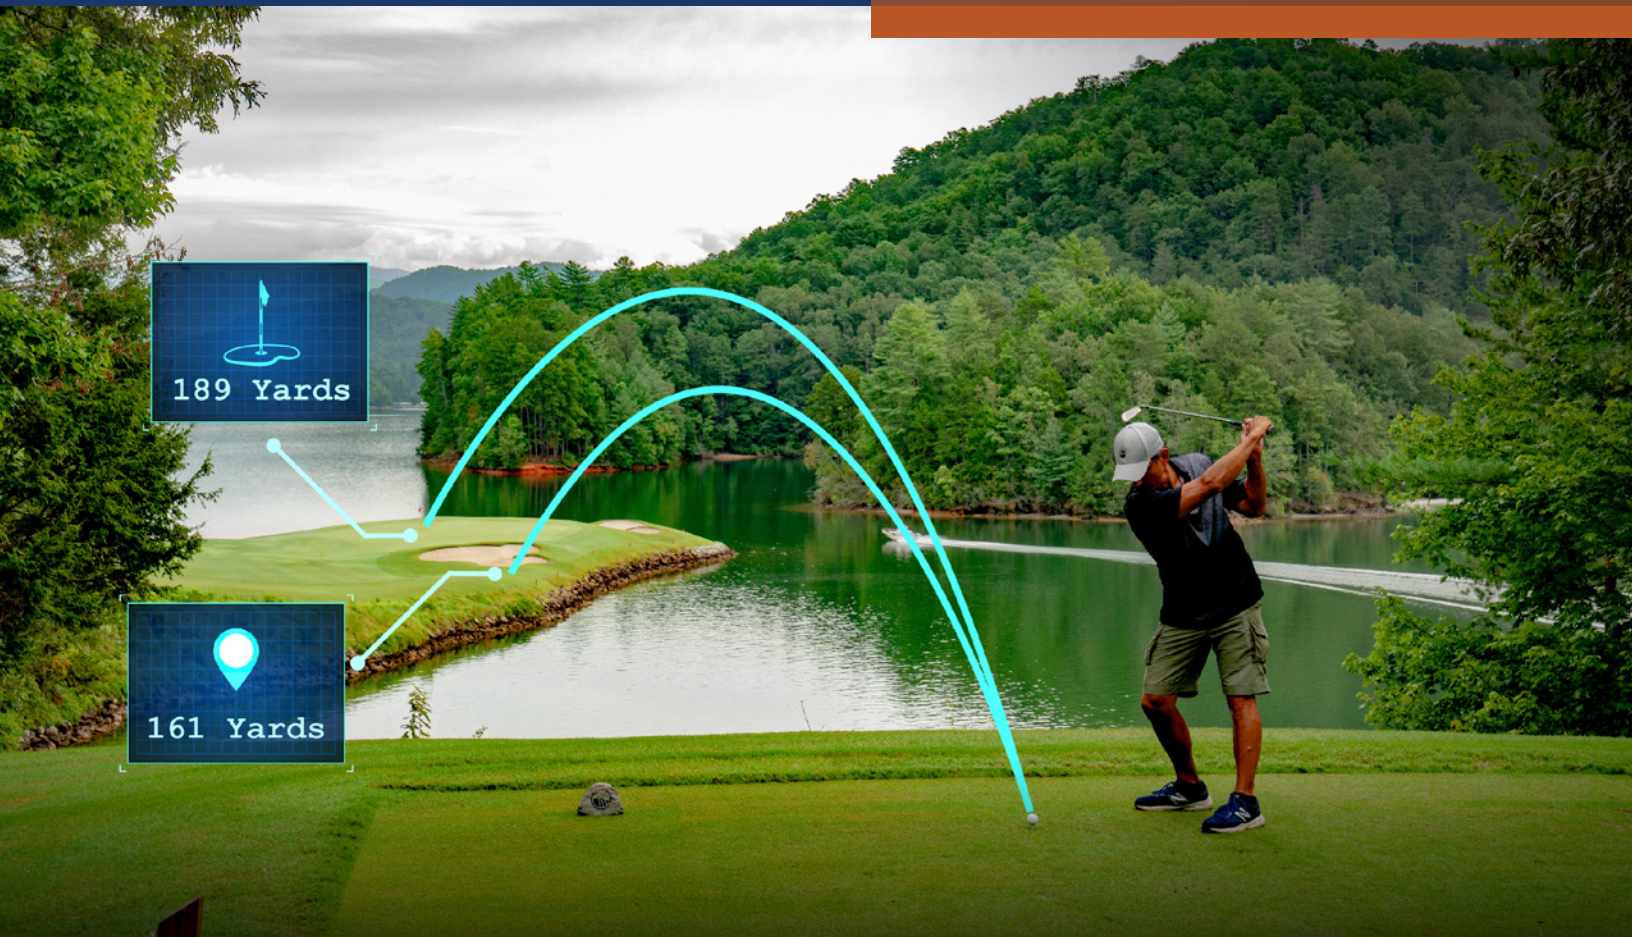

TECHNOLOGY REVOLUTIONIZING THE WAY TO PLAY.

MAXIMIZED EXPERIENCE

A PERSONAL CADDIE

- Course mapping and hole GPS.
- 3D flyovers for more accurate data.
- Digital scoring and pace-of-play tracking

DELIVER THE MESSAGE

- Customize and Send Announcements Around your Course
- Generate Revenue with Advertisements and Videos.
- Food and Beverage Reminders
- 2-Way Messaging Capabilities

EVENT MANAGEMENT? GENIUS

- Real-Time Leaderboard with Golf Genius Software
- Push Updates, Announcements, and Reminders Throughout the Round
- Compatible with a Variety of Tournament Formats

CRYSTAL CLEAR DISPLAY

- 7" or 10.1" Ultra-Bright Touchscreen Display"
- 5 Different Themed Screen Options
- Enhanced HD Hole Graphics and 3D Flyovers