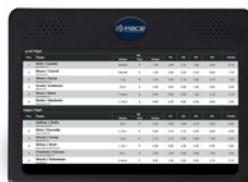

EVENT MANAGEMENT? GENIUS

- Real-Time Leaderboard with Golf Genius Software
- Push Updates, Announcements, and Reminders Throughout the Round
- Compatible with a Variety of Tournament Formats