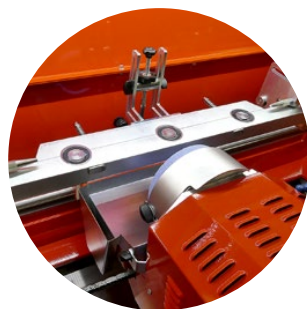

Bedknife mount with
tri-magnet assist